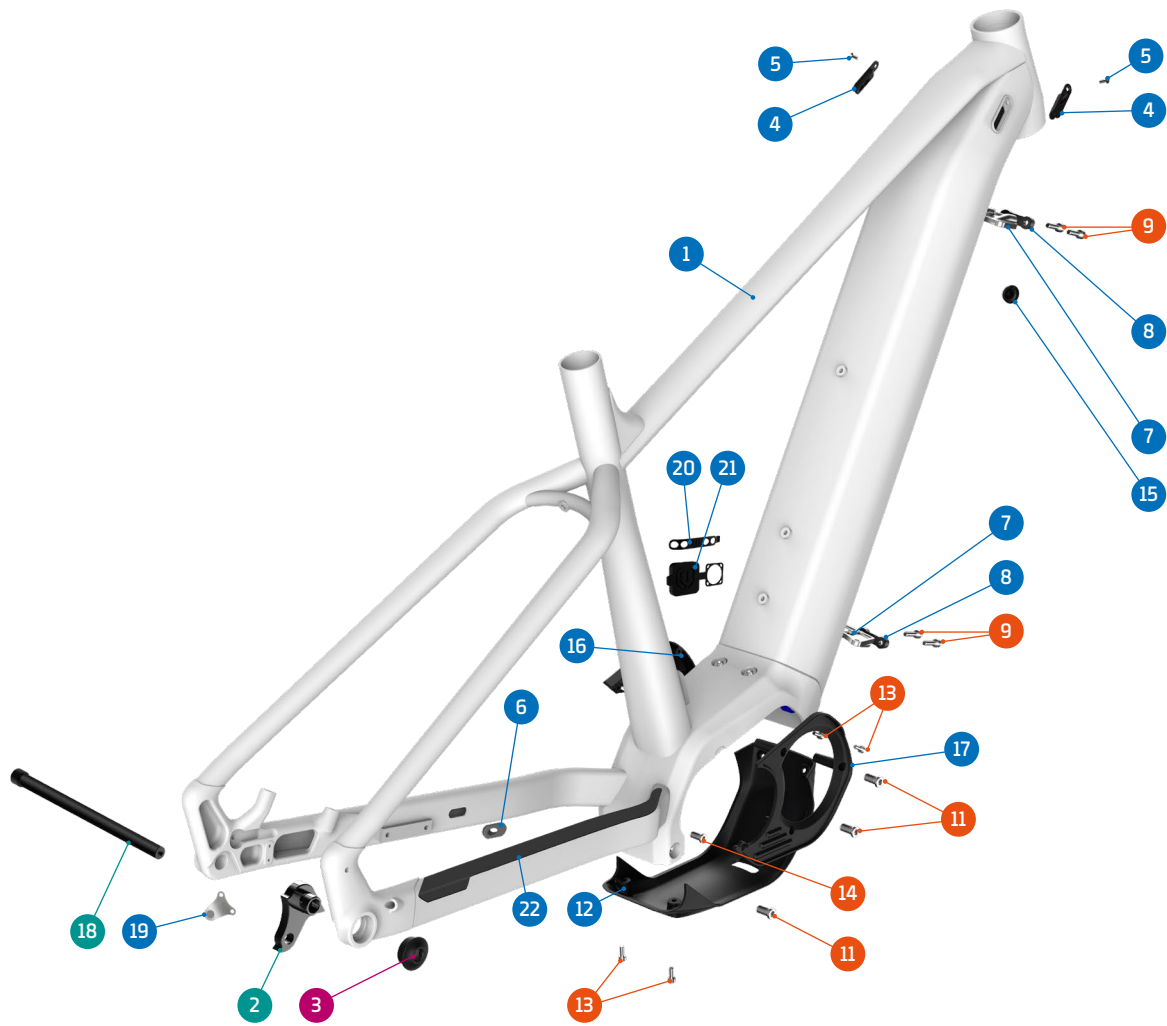

THUNDRA

- Grease
- Threadlocker
- Grease + Threadlocker

Apply grease to the shaft, and locker to the threads

ITEM No.	DESCRIPTION	QTY.	PART NUMBER	TORQUE
1	FRAME	1		
2	HANGER	1	SET1	
3	HANGER NUT	1	SET1	4Nm
4	CABLE GUIDE	2	SET2	
5	SCREW BLOT M3x8	2	SET2	3Nm
6	CABLE RUBBER	1	989.13010	
7	BATTERY BRACKET	2	SET3	
8	BATTERY BRACKET	2	SET3	
9	SCREW BOLT M5x20	4	SET3	5Nm
10	MOTOR BRACKET	1	099.20044	
11	MOTOR BOLTS T40x18	8	099.20031	40Nm

ITEM No.	DESCRIPTION	QTY.	PART NUMBER	TORQUE
12	LOWER MOTOR COVER	1	099.20028	
13	SCREW BOLT M4x10	4	099.15032	4Nm
14	SCREW BOLT	1	099.20034	4Nm
15	RUBBER COVER	1	099.20030	
16	LEFT MOTOR COVER	1	099.20028L	
17	RIGHT MOTOR COVER	1	099.20028R	
18	REAR AXLE, 12X148 P1.75 L180	1	112.90022	
19	ROTOR MAGNET SPEED SENSOR SHIMANO	1	124.20401	
20	CHARGING PORT RUBBER BAND	1	099.20066	
21	CHARGING PORT COVER	1	099.20065	
22	CHAINSTAY PROTECTOR	1	099.21002	

SET 1

HANGER M068 + NUT

SET 2

CABLE GUIDE KIT 3

PART NUMBER	DESCRIPTION	COMPONENTS
099.00055	SET 1: HANGER M068 + NUT	HANGER (x1) / HANGER NUT (x1)
099.19010	SET 2: CABLE GUIDE KIT 3	CABLE GUIDE (x1) / SCREW BOLT (x1)
099.20029	SET 3: BATTERY BRACKET KIT 1	BATTERY BRACKET (x1) / BATTERY BRACKET (1) / SCREW BOLT (x2)
125.19016	KICKSTAND	
099.21031	FENDER KIT	
099.21032	REAR PANNIER RACK	
099.21033	FRONT LIGHT	
099.21034	REAR LIGHT	
099.20064	THREADED RUBBER PIN	
124.20218	BATTERY RUBBER PLUG COVER	
124.20217	EXTERNAL BATTERY KIT 360WH	
099.21040	POWER BUTTON BRACKET	2PCS